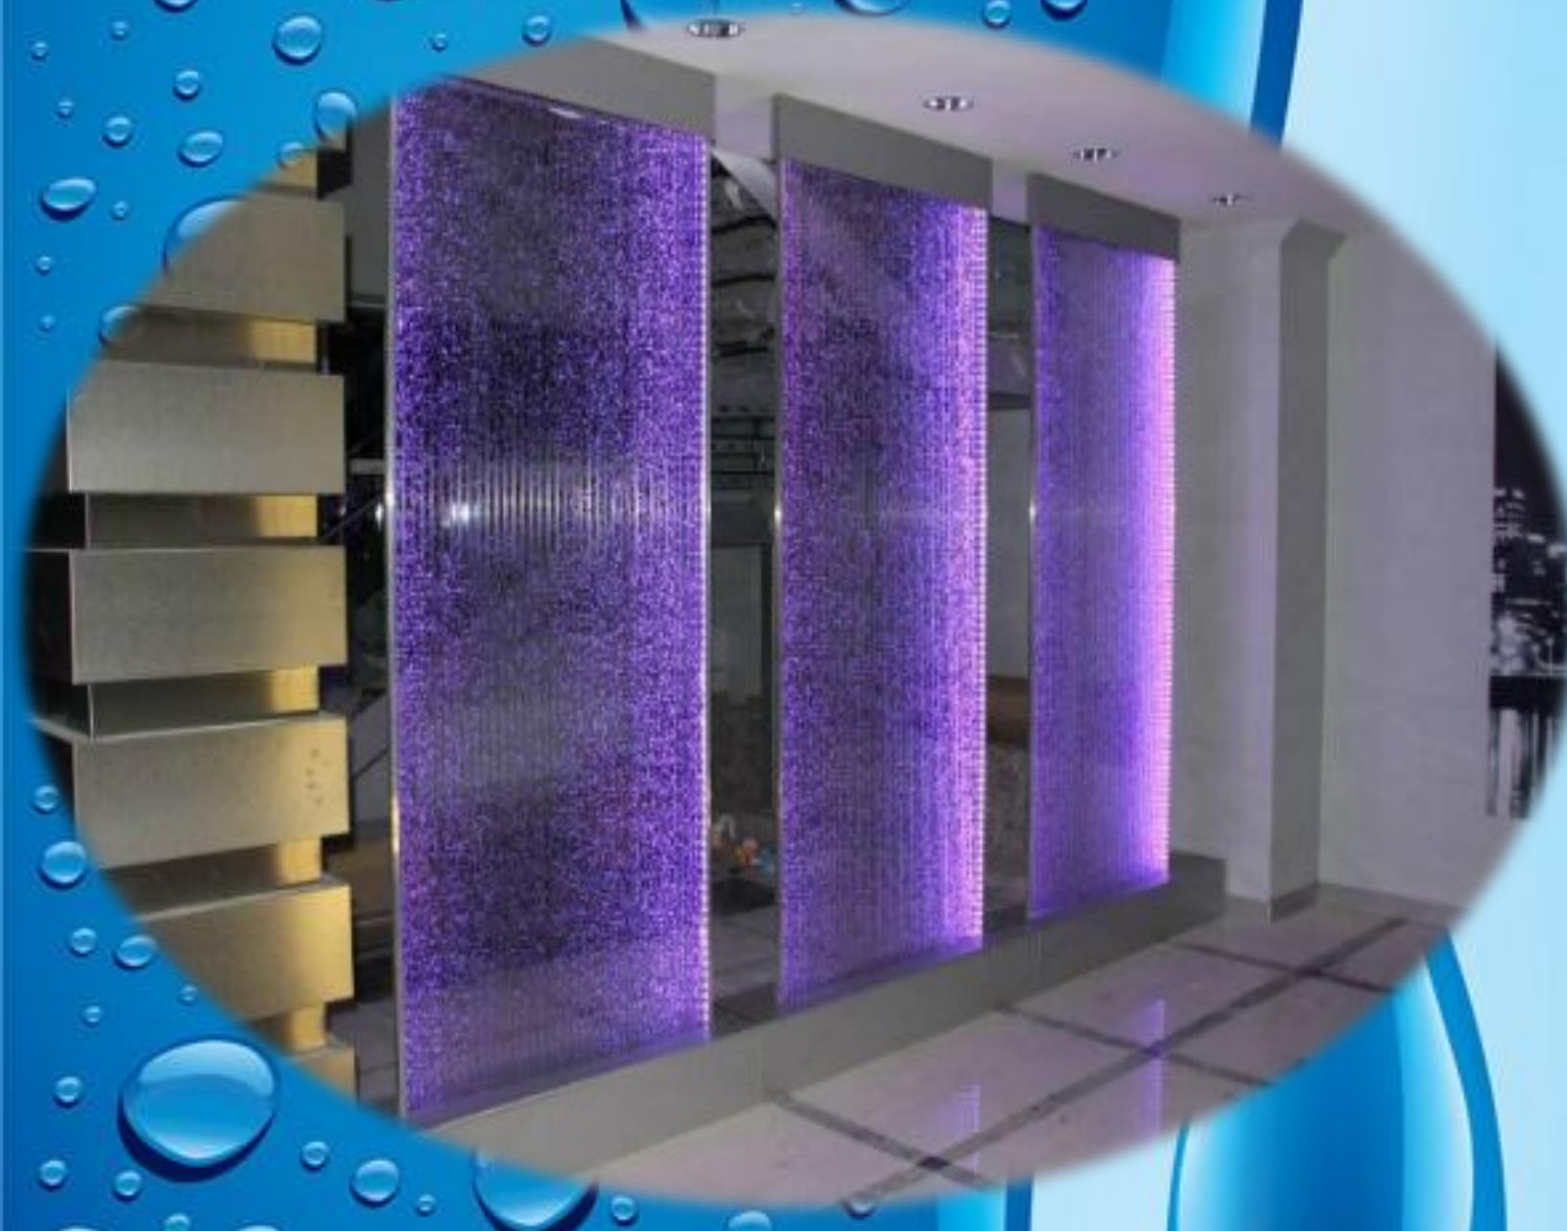

WATER BUBBLE GLASS WALL

DESIGN - CONSTRUCTION - MAINTENANCE

A water bubble glass wall is a captivating feature that adds a touch of serenity and elegance to any space. As a specialized contractor, we offer a comprehensive range of services related to the design, installation, and maintenance of these unique structures. Our Services

We work closely with you to understand your vision and create a custom design that complements your space and aesthetic preferences.

Our experts consider factors such as size, shape, lighting, and desired ambiance to ensure a seamless integration.

Our skilled technicians handle the entire installation process with precision and care.

We provide ongoing maintenance services to keep your water bubble glass wall in optimal condition.